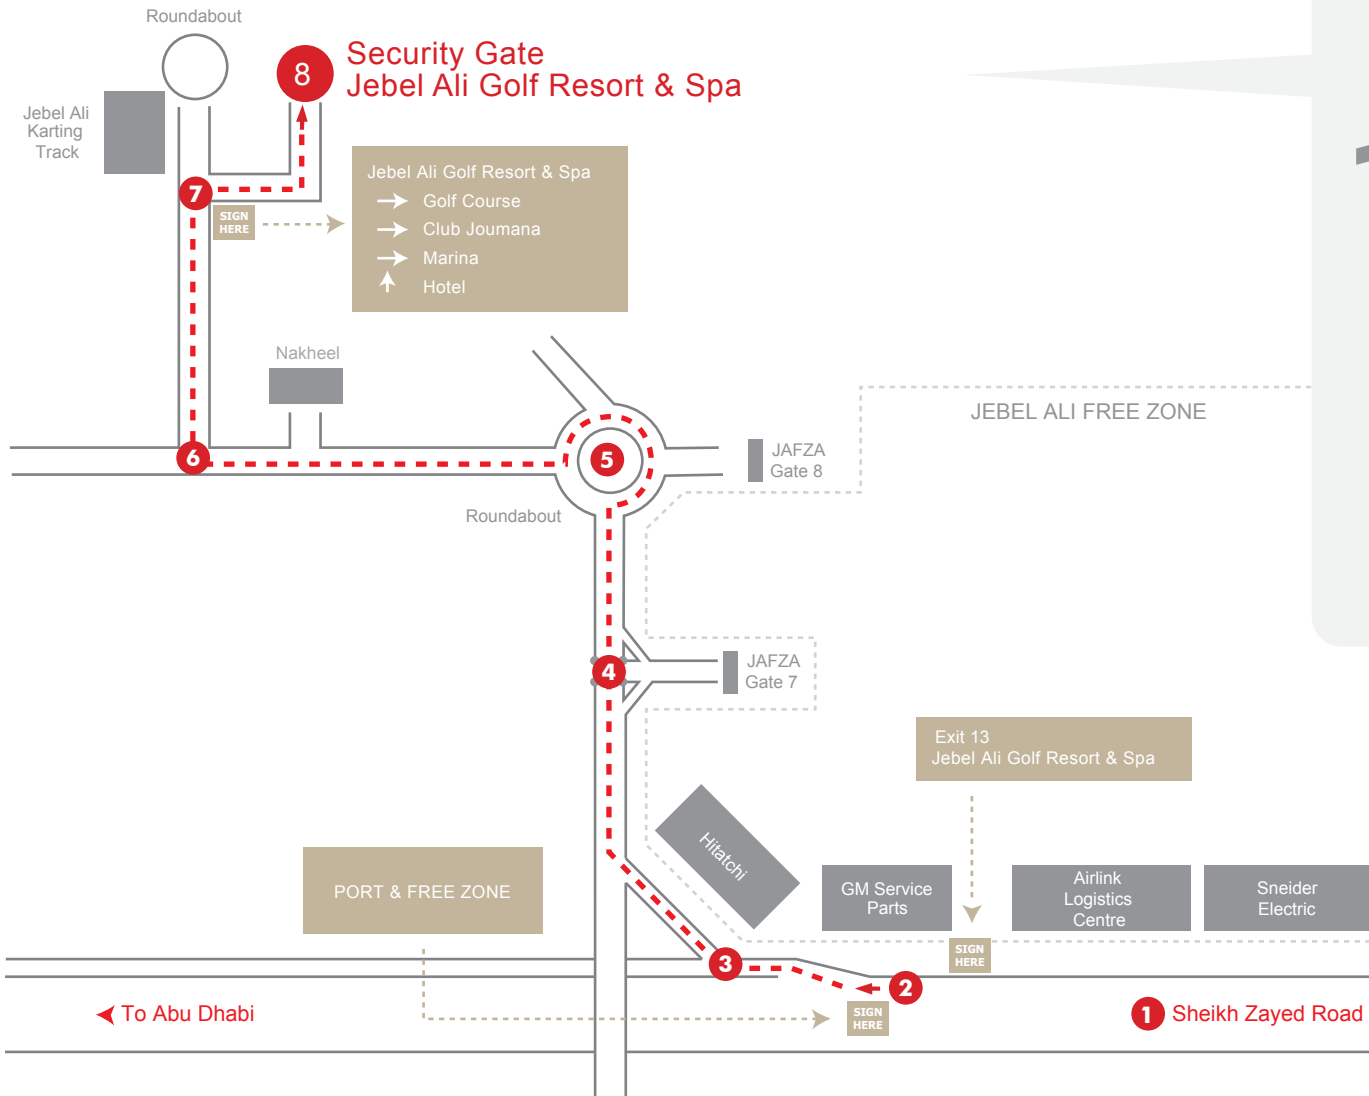

Location Map

Seawings Base, Jebel Ali Golf Resort & Spa.

Directions:

- 1 Take Sheikh Zayed Road to Abu Dhabi
- 2 Exit 13 (Port and Free Zone)
- 3 Offramp to the right
- 4 Over 1st set of Lights
- 5 Left at Roundabout
- 6 1st road right
- 7 Again 1st road right
- 8 Through Security Gate
- 9 Straight to parking area